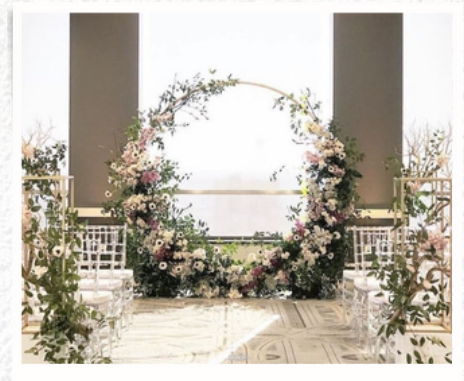

For the

Blush & Bloom Collection

Hailey $650

Gwen $650

Jodi $650

EMAIL:
TRUWEDDINGARCH@GMAIL.COM